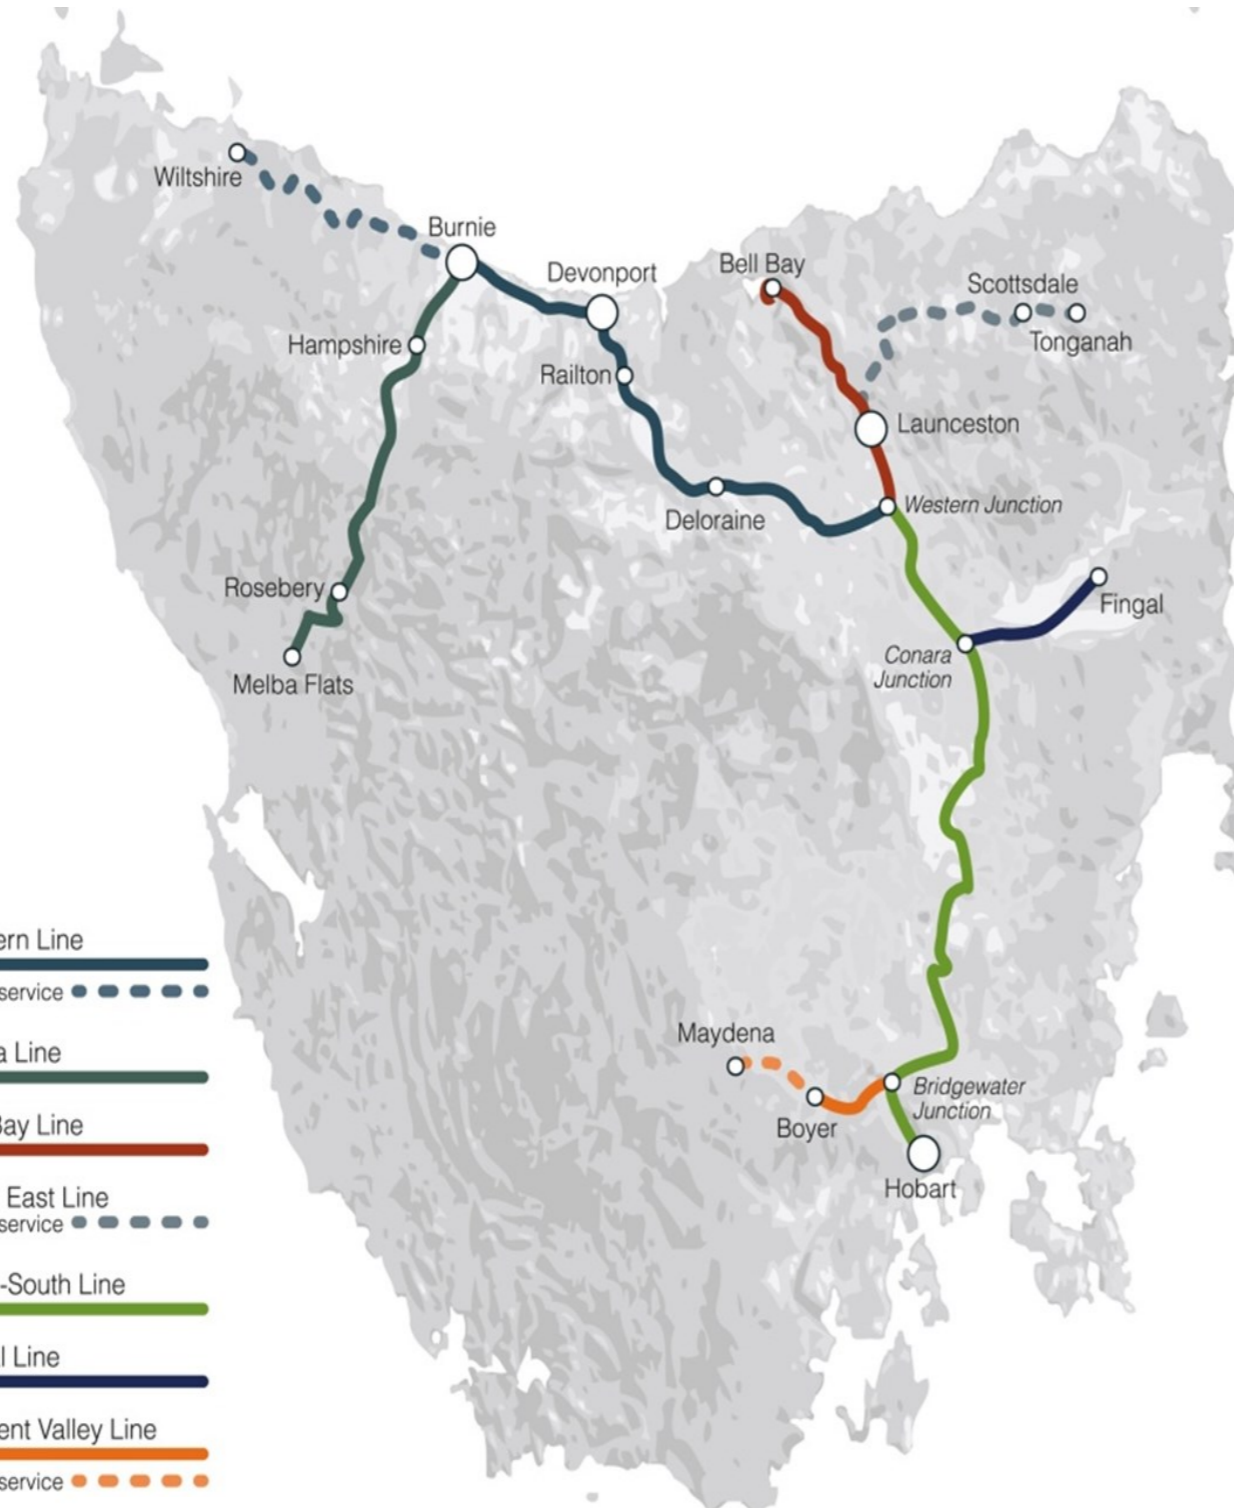

CURRENT VEGETATION CONTROL ACTIVITIES

April — July 2018

	Western Line	
	Not in service	
	Melba Line	
	Bell Bay Line	
	North East Line	
	North-South Line	
	Fingal Line	
	Derwent Valley Line	
	Not in service	

Activity	Operational Line Sections	Commencement Date
Weed Spraying	Melba Line - Burnie to Melba	Complete
Weed Spraying	Western Line - East Tamar Junction to Burnie	Complete
Weed Spraying	Bell Bay Line - East Tamar Junction to Bell Bay	Complete
Weed Spraying	Southern Line - Western Junction to Conara	Complete
Weed Spraying	Fingal Line - Conara Junction to Cornwall Coal	Complete
Weed Spraying	Southern Line - Conara to Bridgewater	Complete
Weed Spraying	Southern Line - Bridgewater to Hobart	Complete
Weed Spraying	Boyer Line - Bridgewater to Boyer	Complete
Activity	Non Operational Line Sections	Commencement Date
Weed Spraying	Derwent Valley Line - Boyer to Maydena (Non-op Line)	Complete
Weed Spraying	Risdon Line (Non-op Line)	Complete
Weed Spraying	North East Line - Coldwater Creek to Scottsdale (Non-op Line)	Complete
Weed Spraying	Wiltshire Line—Burnie to Wiltshire (Non-op Line)	N/A