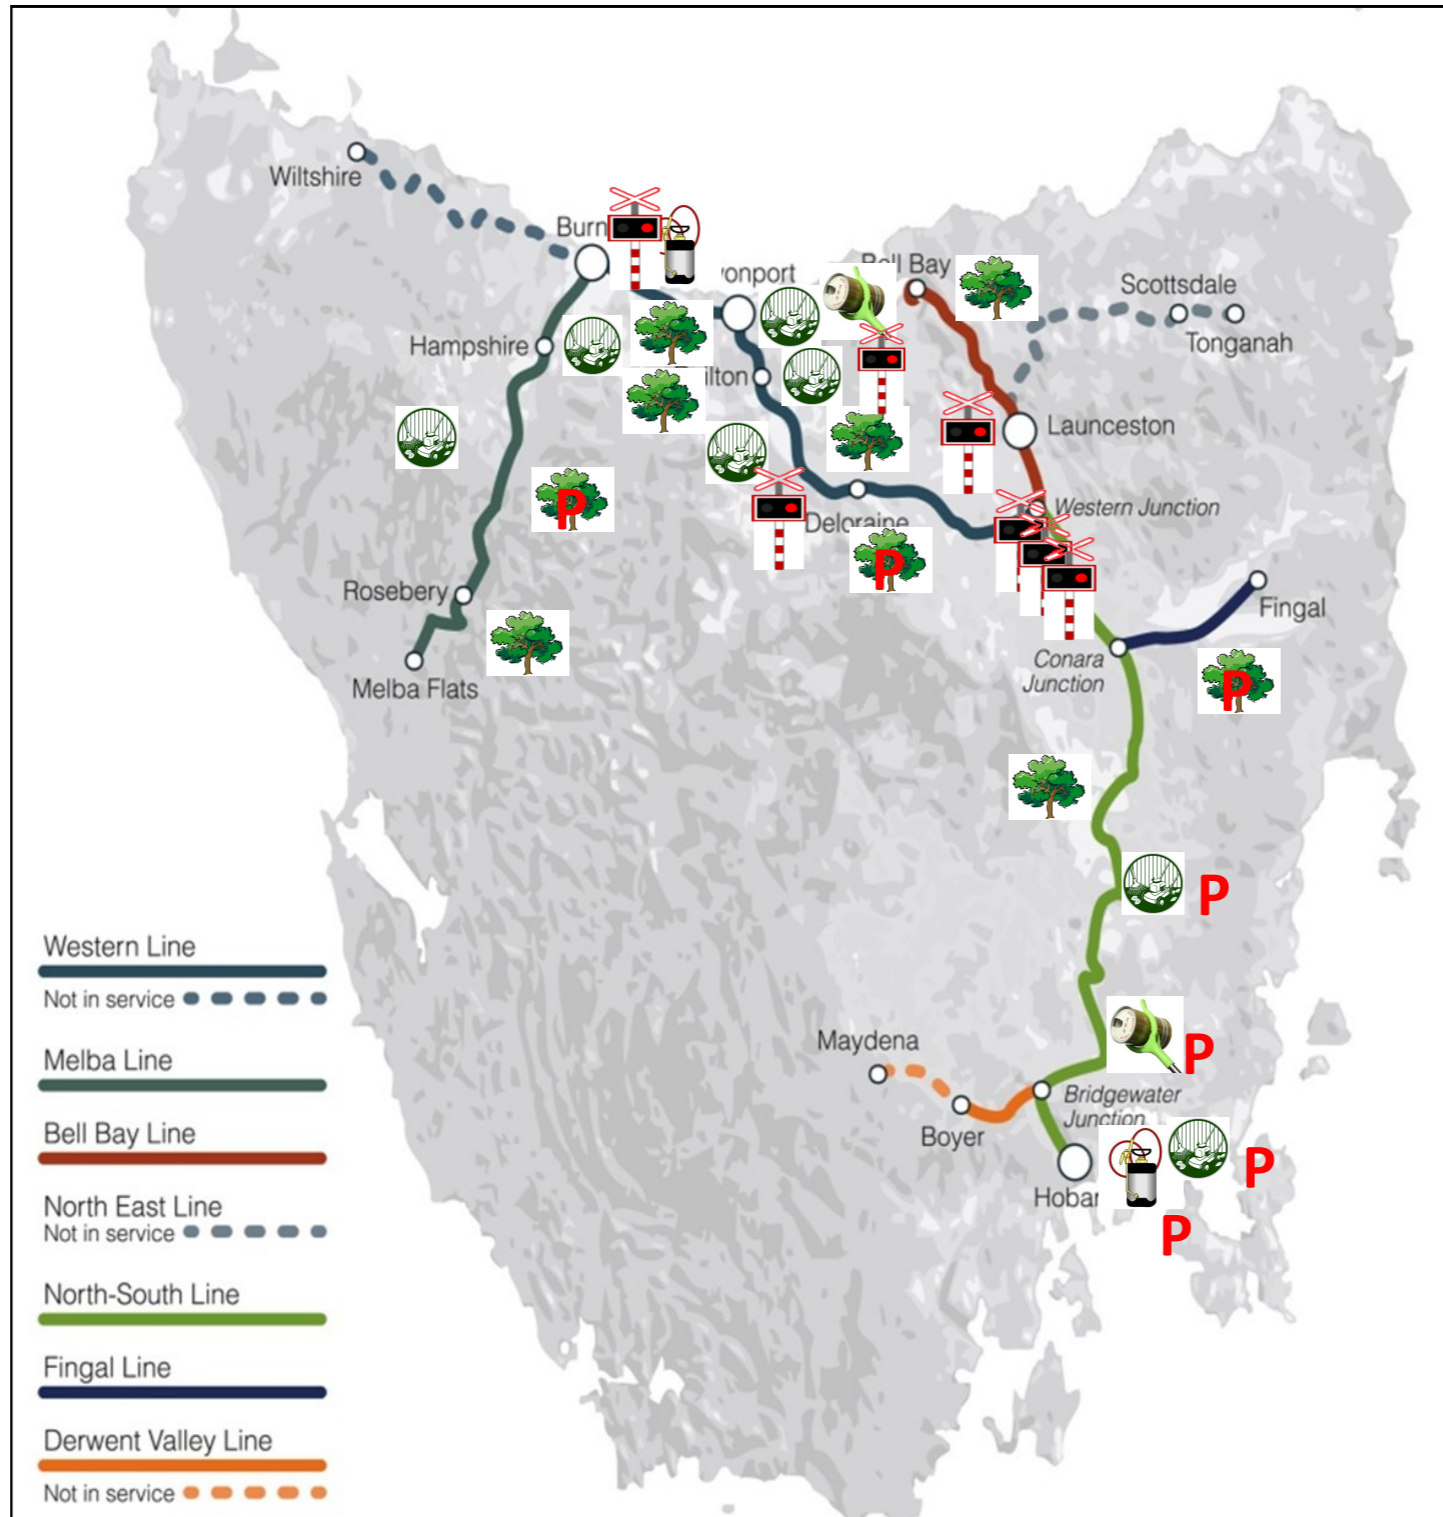

TASRAIL VEGETATION CONTROL ACTIVITY

OCTOBER — DECEMBER 2016

LEGEND

-  Tree removal and trimming
-  Tractor Slashing/ Brush cutting
-  Line of Sight clearance
-  Rubbish removal
-  Spraying
-  Planned Activities

Current Activities (October – December 2016)	Line Section
Brush Cutting	KPW 167—KPW 173
Tree Removal	Melba Line
Brush Cutting/ Tree Removal	Railton to Burnie
Weed Spraying	Railton to Burnie
Completed Activities	Line Section
Rubbish Removal/ Brush Cutting	Formby Road, Devonport
Brush Cutting	KPW 142– KPW 152
Brush Cutting	Spreyton
Tree Removal	KPW 159 Penguin
Tree Removal	KPW 173 Chasm Creek
Tree Removal	KPW 132 Devonport
Brush Cutting	Finlayson St. Devonport
Tree Removal	KPW 34.3 Wilmores Lane
Brush Cutting	KPW 133 Devonport
Tree Removal	New Street, Ulverstone
Brush Cutting	KPW 152 Ulverstone
Tree Slashing	KPS 106.5 — KPS 107.9
Tree Removal	Cawthorn Lane, Macquarie Plains
Line of Sight	KPS 116.1
Line of Sight	KPW 83.0
Line of Sight	KPW 134.8
Line of Sight	KPW 141.8
Line of Sight	Heybridge
Line of Sight	KPS 37.3
Line of Sight	KPS 38.7

Planned Activities	Line Section
Scoping Tree Removal	Western Line
Scoping for Tree Removal	Bell Bay Line
Scoping for Tree Removal	Fingal Line
Tree Removal	Hagley Station Lane
Tree Removal	KPS106.5 & 108
Tree Removal	Primrose Loading Facility
Gorse Removal	Latrobe
Tree Removal	KPM 0003.0 (South Burnie)
Tree Removal	Bastyan Dam Area
Brush Cutting	Cotton St. Wynyard
Tree Removal	Cohen St.
Weed Spraying	Hobart Non-Op Lines
Rubbish Removal	Hobart Non-Op Lines
Grass Cutting	Hobart Non-Op Lines
Scoping for Line of Sight	Various Locations
Scoping for Brush Cutting	Rhyndaston