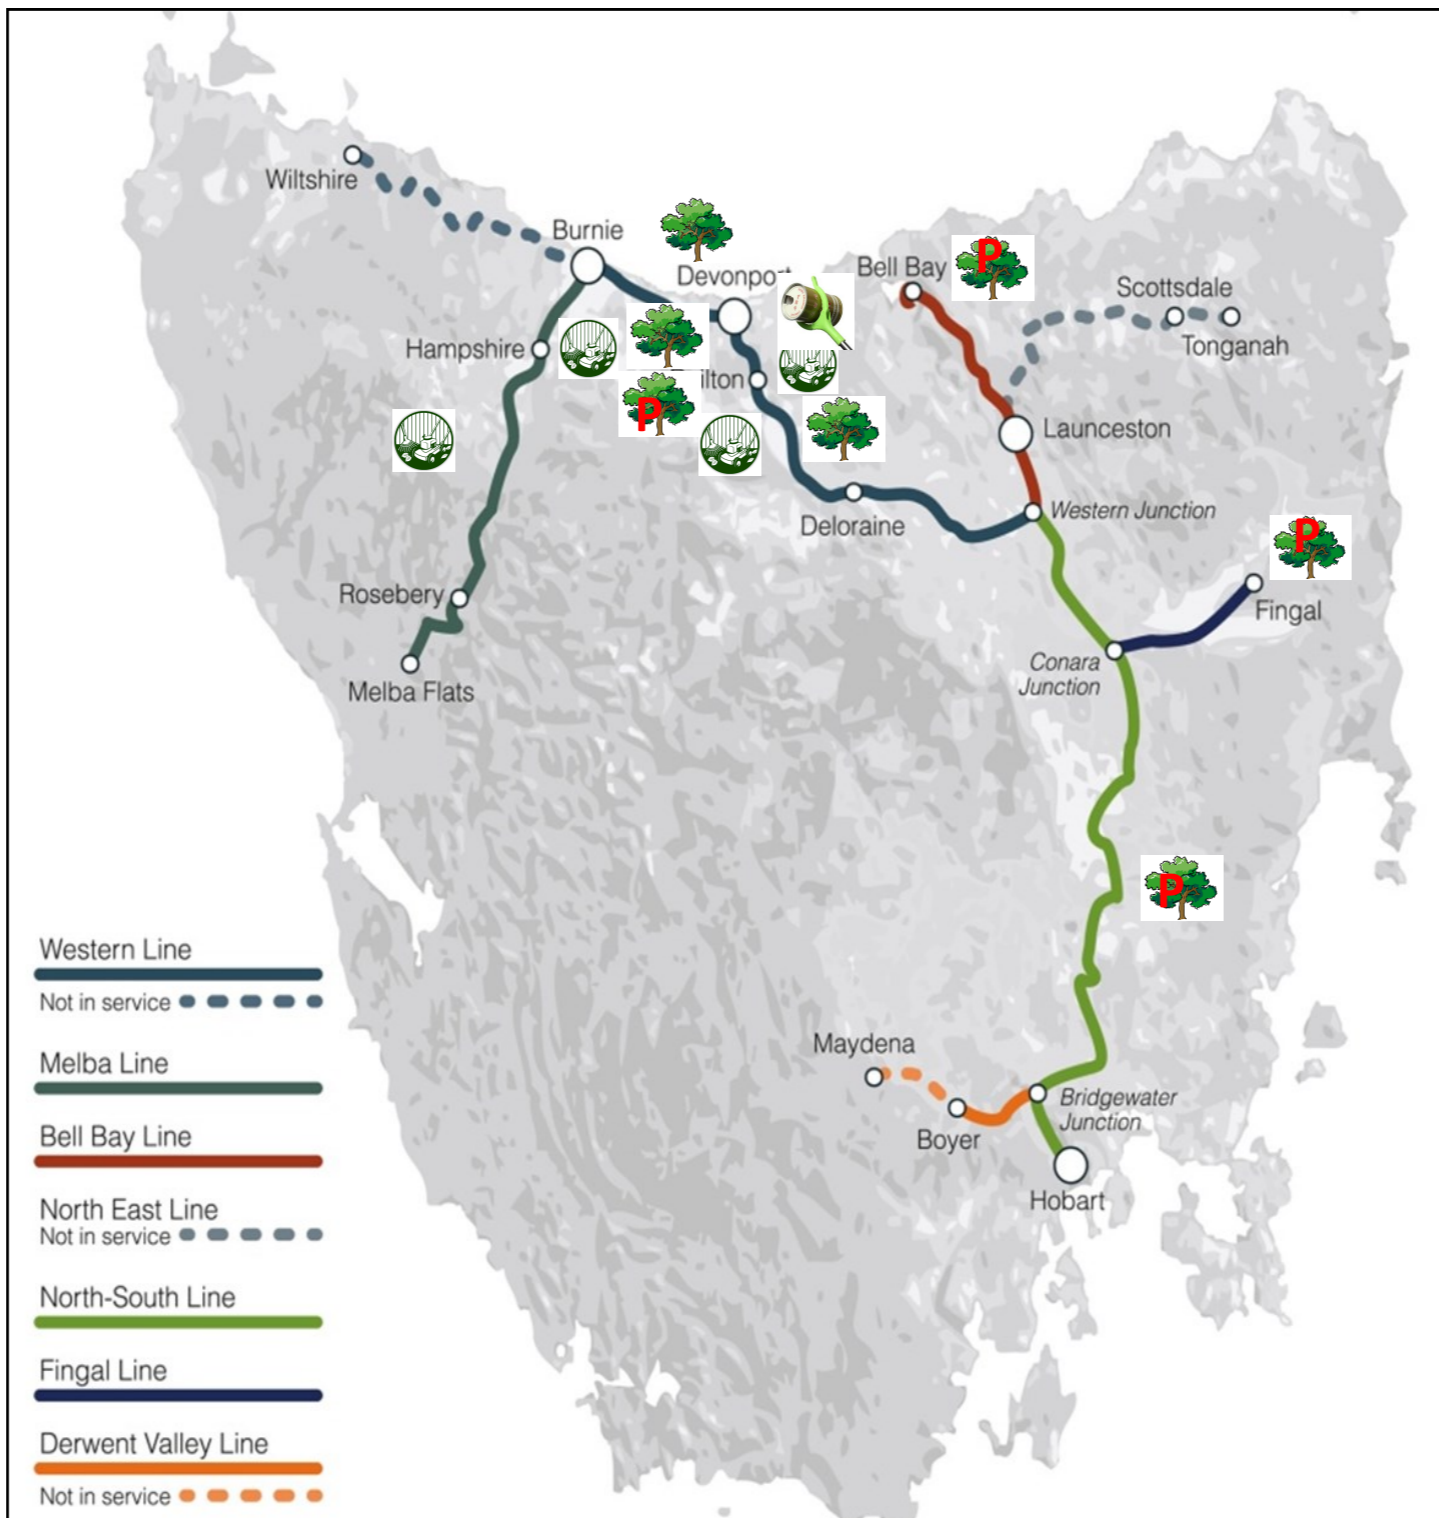

TASRAIL VEGETATION CONTROL ACTIVITY

JULY—SEPTEMBER 2016

LEGEND

-  Tree removal and trimming
-  Tractor Slashing/brush cutting
-  Line of Sight clearance
-  Rubbish removal
-  Spraying
-  Planned Activities

Current Activities (July – September 2016)	Line Section
Slashing	Melba Line—Roseberry
Tree Removal / Slashing	Spreyton
Tree Removal / Slashing	Ulverstone
Tree Removal / Slashing	Devonport
Tree Removal	South Line
Completed Projects	Line Section
Autumn Scheduled Spray	All active lines
Line of Sight	Hall Point, Sulphur Creek
Scoping for tree removal	Melba Line/Railton to Devonport
Tree Removal	KPW107.43
Tree Removal	Macquarie Plains

Planned Activities	Line Section
Gorse Removal	Latrobe
Tree Removal	KPS106.5 & 108
Tree Removal	Primrose Loading Facility
Rubbish Removal/ Brush Cutting	Formby Road, Devonport
Scoping for Tree Removal	Bell Bay Line
Scoping for Tree Removal	Fingal Line