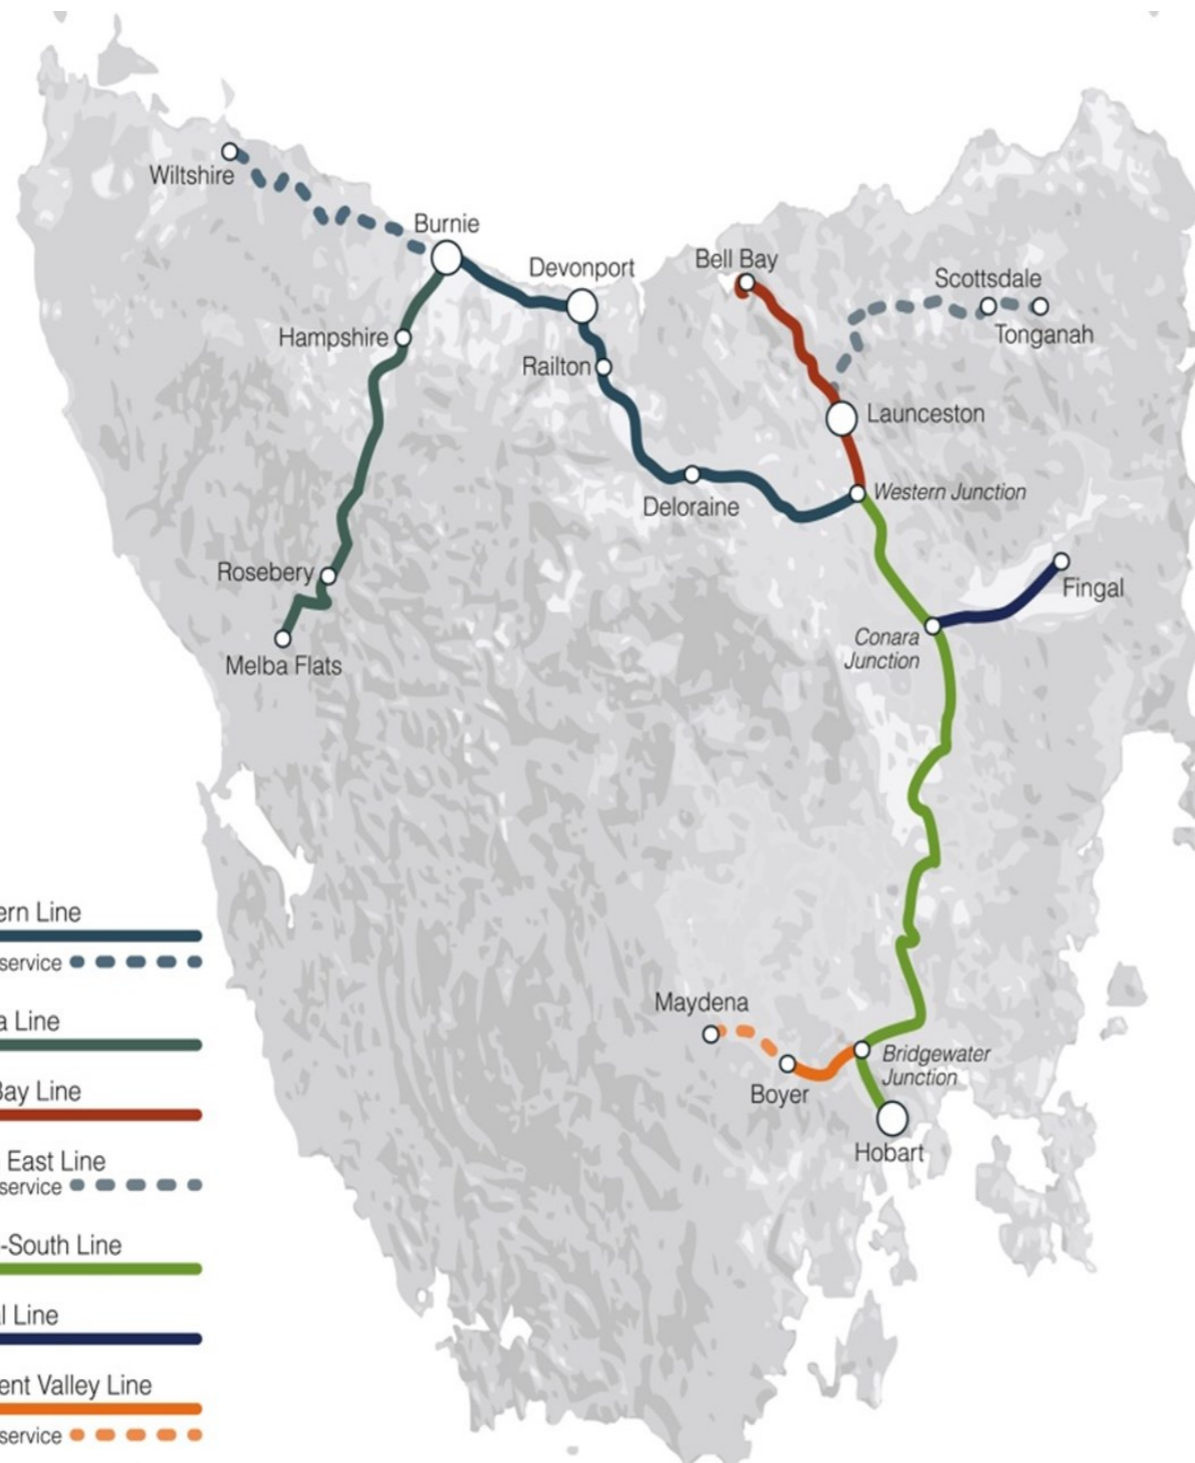

# CURRENT VEGETATION CONTROL ACTIVITIES

## Autumn Spray Run (May - June 2020)

		Western Line
		Not in service
		Melba Line
		Bell Bay Line
		North East Line
		Not in service
		North-South Line
		Fingal Line
		Derwent Valley Line
		Not in service

Activity	Operational Line Sections	Commencement Date
Weed Spraying	Melba Line - Burnie to Melba	18/05/2020
Weed Spraying	Western Line - East Tamar Junction to Burnie	18/05/2020
Weed Spraying	Bell Bay Line - East Tamar Junction to Bell Bay	20/05/2020
Weed Spraying	Southern Line - Western Junction to Conara	22/05/2020
Weed Spraying	Fingal Line - Conara Junction to Cornwall Coal	25/05/2020
Weed Spraying	Southern Line - Conara to Bridgewater	27/05/2020
Weed Spraying	Boyer Line - Bridgewater to Boyer	30/05/2020