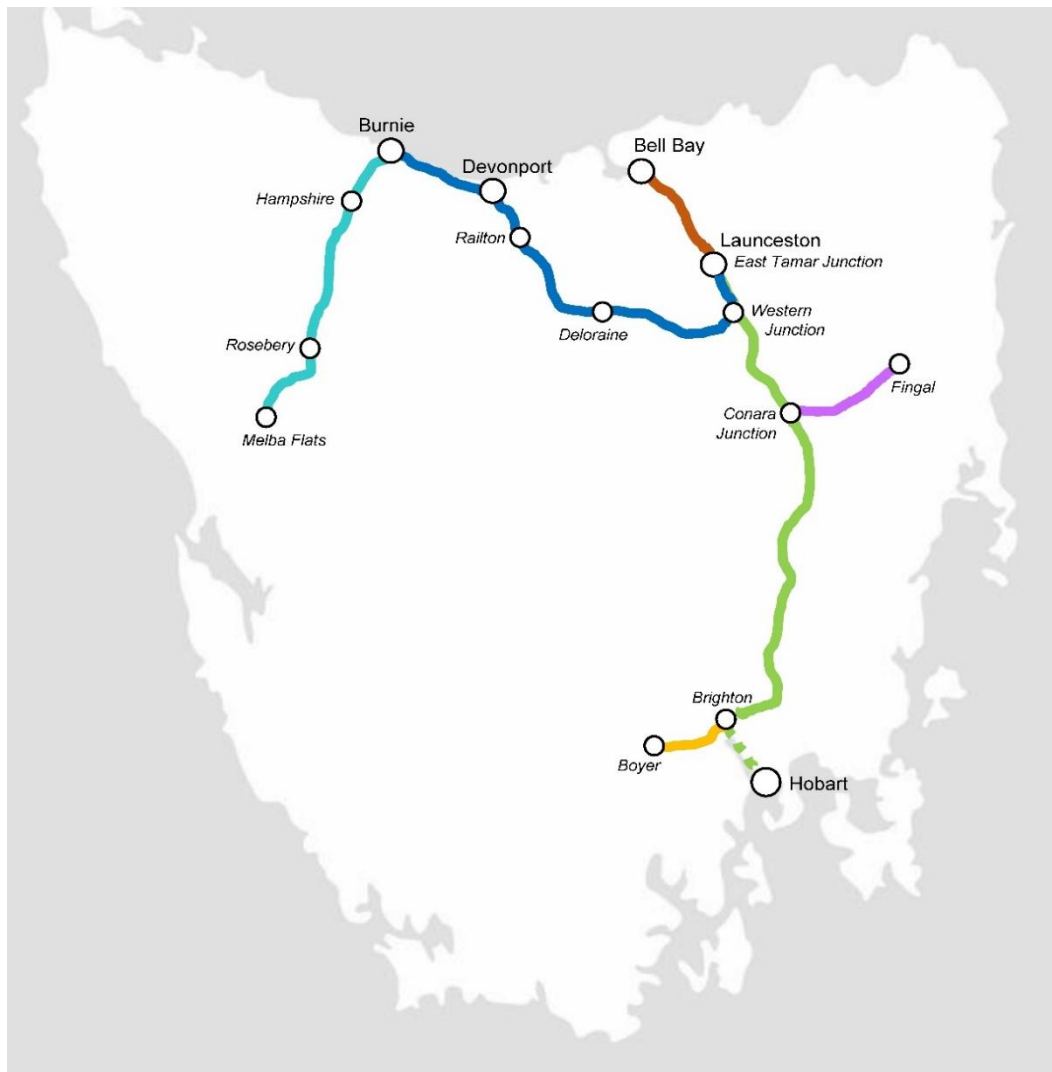

VEGETATION CONTROL ACTIVITIES SCHEDULE

November - December 2021

Operational Line Legend:

- Western Line** (Blue line)
- Melba Line** (Cyan line)
- Bell Bay Line** (Orange line)
- South Line** (Green line)
- Not in service** (Dotted green line)
- Fingal Line** (Purple line)
- Derwent Valley Line** (Yellow line)

ACTIVITY	OPERATIONAL LINE	START ESTIMATE
Slashing & Weed Spraying	Melba Line - Burnie to Melba Flats	Nov 2021 - TBC
Slashing & Weed Spraying	Western Line - Launceston (ETJ) to Burnie	Nov 2021 - TBC
Slashing & Weed Spraying	Bell Bay Line - Launceston (ETJ) to Bell Bay	Nov 2021 - TBC
Slashing & Weed Spraying	South Line - Western Junction to Conara	Nov 2021 - TBC
Slashing & Weed Spraying	South Line - Conara to Brighton	Nov 2021 - TBC
Slashing & Weed Spraying	Fingal Line - Conara Junction to Fingal	Nov 2021 - TBC
Slashing & Weed Spraying	Derwent Valley Line - Brighton to Boyer	Nov 2021 - TBC