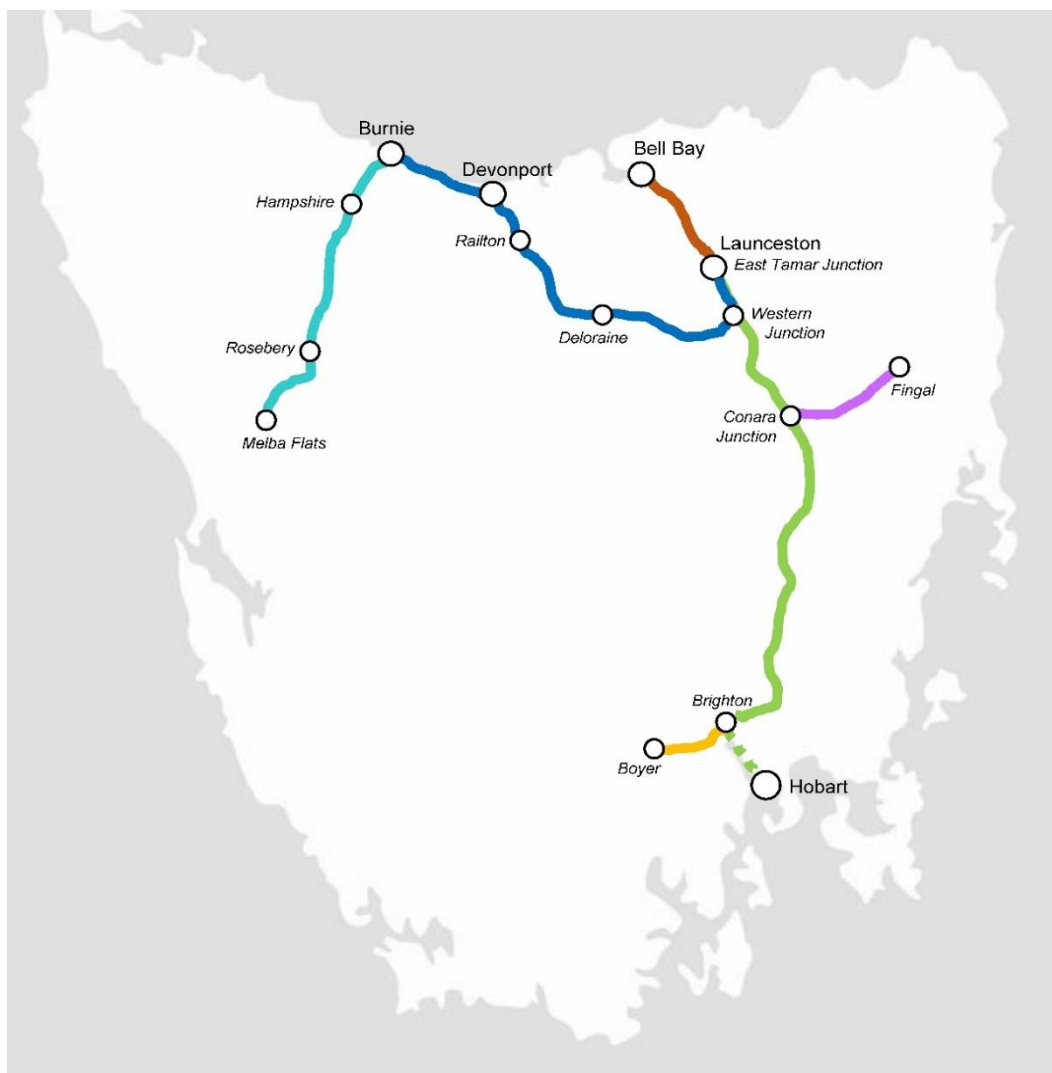

VEGETATION CONTROL ACTIVITIES SCHEDULE

May - August 2022

Operational Line Legend:

- Western Line** (Blue solid line)
- Melba Line** (Cyan solid line)
- Bell Bay Line** (Orange solid line)
- South Line** (Green solid line)
- Not in service** (Green dotted line)
- Fingal Line** (Purple solid line)
- Derwent Valley Line** (Yellow solid line)

ACTIVITY	OPERATIONAL LINE	START ESTIMATE
Slashing & Weed Spraying	Melba Line - Burnie to Melba Flats	May 2022 - TBC
Slashing & Weed Spraying	Western Line - Launceston (ETJ) to Burnie	May 2022 - TBC
Slashing & Weed Spraying	Bell Bay Line - Launceston (ETJ) to Bell Bay	May 2022 - TBC
Slashing & Weed Spraying	South Line - Western Junction to Conara	May 2022 - TBC
Slashing & Weed Spraying	South Line - Conara to Brighton	May 2022 - TBC
Slashing & Weed Spraying	Fingal Line - Conara Junction to Fingal	May 2022 - TBC
Slashing & Weed Spraying	Derwent Valley Line - Brighton to Boyer	May 2022 - TBC