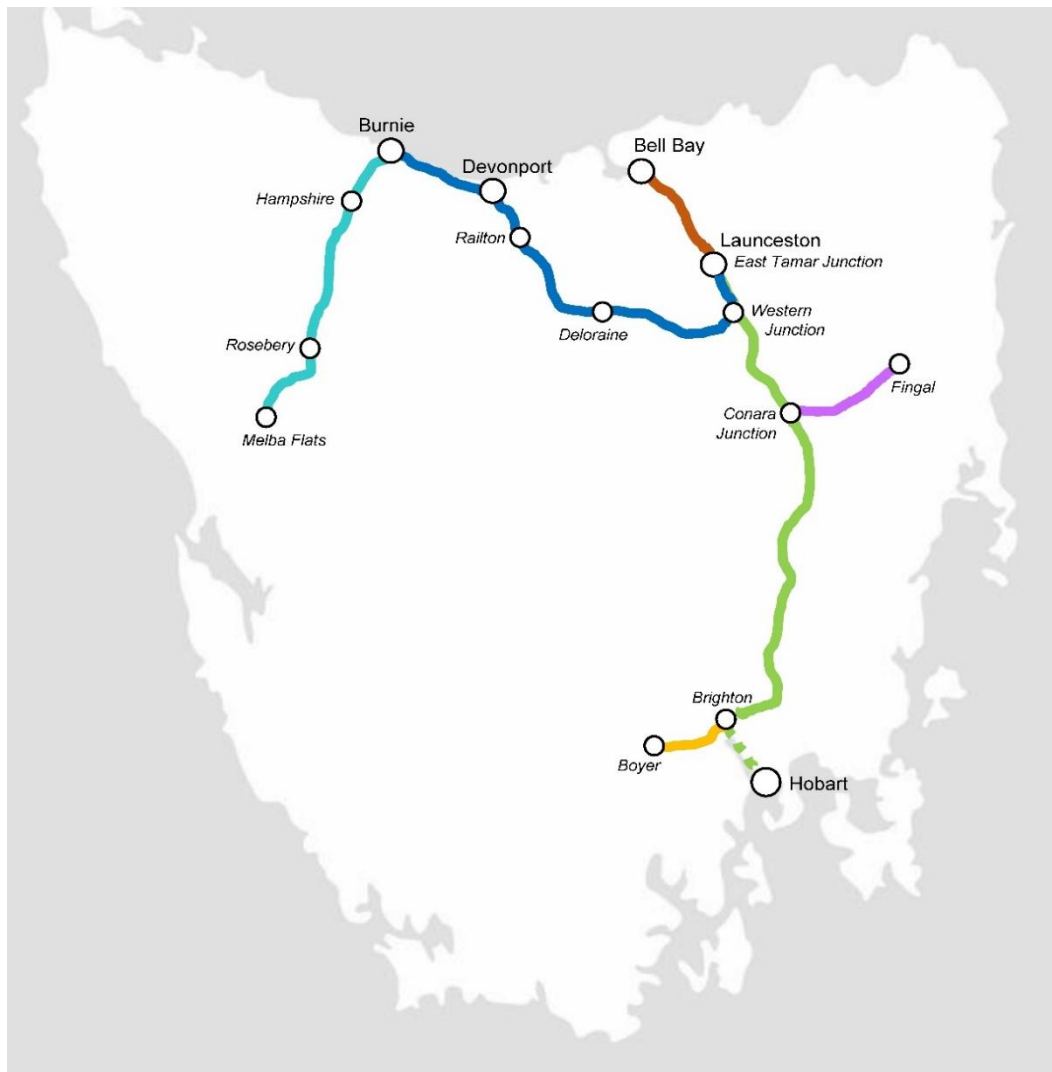

VEGETATION CONTROL ACTIVITIES SCHEDULE

June – July 2021

Operational Line Legend:

- Western Line** (Blue solid line)
- Melba Line** (Cyan solid line)
- Bell Bay Line** (Orange solid line)
- South Line** (Green solid line)
- Not in service** (Green dotted line)
- Fingal Line** (Purple solid line)
- Derwent Valley Line** (Yellow solid line)

ACTIVITY	OPERATIONAL LINE	START ESTIMATE
Weed Spraying	Melba Line - Burnie to Melba Flats	14.06.2021
Weed Spraying	Western Line - Launceston (ETJ) to Burnie	14.06.2021
Weed Spraying	Bell Bay Line - Launceston (ETJ) to Bell Bay	14.06.2021
Weed Spraying	South Line - Western Junction to Conara	14.06.2021
Weed Spraying	South Line - Conara to Brighton	21.06.2021
Weed Spraying	Fingal Line - Conara Junction to Fingal	28.06.2021
Weed Spraying	Derwent Valley Line - Brighton to Boyer	28.06.2021